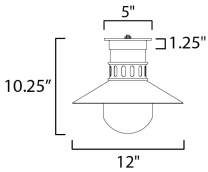

PRODUCT DESCRIPTION

Coastally inspired, the wide brimmed aluminum spun shade on this series of outdoor rated sconces, pendants, and flush mounts features a tiered shade design. The ringed separation features a filigree of oval cut outs, whereby a single lamp illuminates the Satin White glass supporting it. The resulting light is dispersed both above and below the spun shade as well as through the patterned filigree. Both modern and classic homes can appreciate this classic design reimaged. The series is available either in Matte Black or a striking Two-Tone Black with Antique Brass.

MEASUREMENTS

DIMENSION : 12" L x 12" W x 10.25" H
 CANOPY : 5" W x 1.25" H x 5" L
 HANGING WEIGHT : 2.89 lb

LAMPING

INPUT VOLTAGE : 120V
 BULB : 1 x 60W Incandescent E26 Medium , 60W Total
 BULB INCLUDED : (Not Included)
 DIMMABLE : Y